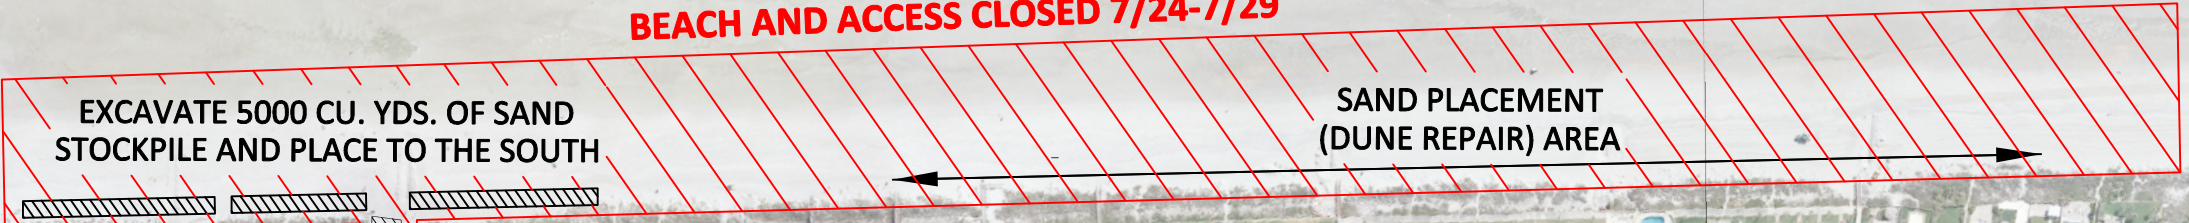

**SOUTH DUVAL COUNTY
DUNE REPAIRS RESTORATION**

ATLANTIC OCEAN

BEACH AND ACCESS CLOSED 7/24-7/29

**EXCAVATE 5000 CU. YDS. OF SAND
STOCKPILE AND PLACE TO THE SOUTH**

**SAND PLACEMENT
(DUNE REPAIR) AREA**

12th AVE S

23rd AVE S

25th AVE S

27th AVE S

30th AVE S

1st ST S

JACKSONVILLE BEACH

**STAGING AREA &
BEACH ACCESS**

A1A